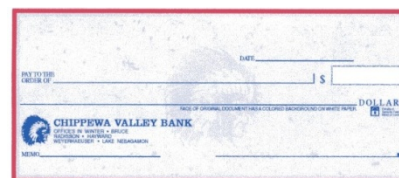

Style “W”: Wildlife
Style “G”: Gardening
Style “E”: Elements

Wallet	\$17.00
½ Order	9.50
Duplicate	\$24.00
½ Order	13.00

Woodcuts	\$3.00
Bylines	\$3.00
100 Deposit Tickets	\$5.00

Price includes tax; shipping is an additional cost per box. All orders can be picked up at the CVB Office nearest you.

Chippewa Valley Bank

In-House Checks

Personal Checks

Style #1

Style #3

Style #4

Style #5

Style #6

Style “W” (4 wildlife pictures)

Style “G” (4 Garden pictures)

Style “E” (4 element pictures)

In-House Checks are available in duplicate checks for all personal check styles.

Member of FDIC
FDIC