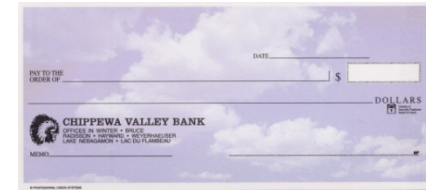

Style “W”: Wildlife
Style “G”: Gardening
Style “E”: Elements

Wallet	\$17.00
½ Order	9.50
Duplicate	\$24.00
½ Order	13.00

Woodcuts	\$3.00
Bylines	\$3.00
100 Deposit Tickets	\$5.00

Price includes tax; shipping is an additional cost per box. All orders can be picked up at the CVB Office nearest you.

Chippewa Valley Bank

In-House Checks

Personal Checks

Style #1

Style #3

Style #4

Style #5

Style #6

Style “W” (4 wildlife pictures)

Style “G” (4 Garden pictures)

Style “E” (4 element pictures)

In-House Checks are available in duplicate checks for all personal check styles.

Member of FDIC
FDIC