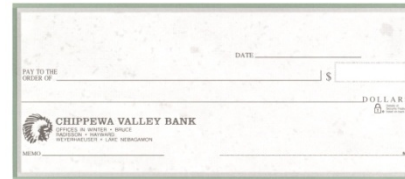

Style “W”: Wildlife
Style “G”: Gardening
Style “E”: Elements

Wallet	\$17.00
½ Order	9.50
Duplicate	\$24.00
½ Order	13.00

Woodcuts	\$3.00
Bylines	\$3.00
100 Deposit Tickets	\$5.00

Price includes tax; shipping is an additional cost per box. All orders can be picked up at the CVB Office nearest you.

Chippewa Valley Bank

In-House Checks

Personal Checks

Style #1

Style #3

Style #4

Style #5

Style #6

Style “W” (4 wildlife pictures)

Style “G” (4 Garden pictures)

Style “E” (4 element pictures)

In-House Checks are available in duplicate checks for all personal check styles.

Member of FDIC
FDIC