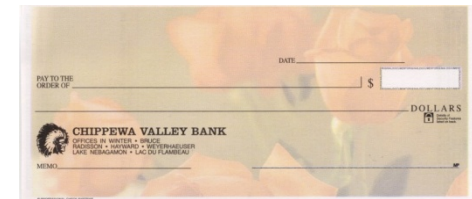

Style “W”: Wildlife
Style “G”: Gardening
Style “E”: Elements

Wallet	\$17.00
½ Order	9.50
Duplicate	\$24.00
½ Order	13.00

Woodcuts	\$3.00
Bylines	\$3.00
100 Deposit Tickets	\$5.00

Price includes tax; shipping is an additional cost per box. All orders can be picked up at the CVB Office nearest you.

Chippewa Valley Bank

In-House Checks

Personal Checks

Style #1

Style #3

Style #4

Style #5

Style #6

Style “W” (4 wildlife pictures)

Style “G” (4 Garden pictures)

Style “E” (4 element pictures)

In-House Checks are available in duplicate checks for all personal check styles.

Member of FDIC
FDIC