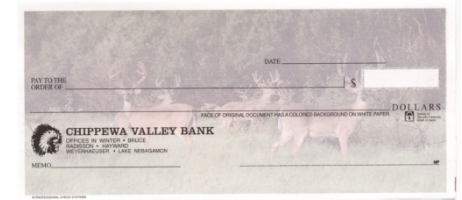

Style “W”: Wildlife
Style “G”: Gardening
Style “E”: Elements

Wallet	\$17.00
½ Order	9.50
Duplicate	\$24.00
½ Order	13.00

Woodcuts	\$3.00
Bylines	\$3.00
100 Deposit Tickets	\$5.00

Price includes tax; shipping is an additional cost per box. All orders can be picked up at the CVB Office nearest you.

Chippewa Valley Bank

In-House Checks

Personal Checks

Style #1

Style #3

Style #4

Style #5

Style #6

Style “W” (4 wildlife pictures)

Style “G” (4 Garden pictures)

Style “E” (4 element pictures)

In-House Checks are available in duplicate checks for all personal check styles.

Member of FDIC
FDIC