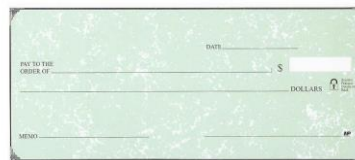

### 3-ON-A-PAGE:

Choose your end stub:

- Voucher
- Payroll, or
- Dual Payroll

Blue Safety

Green Safety

### Laser Checks (multi-purpose):

**Voucher Style**  
**Top/Middle/Bottom check**  
**location**

(green, blue, burgundy, yellow or tan)