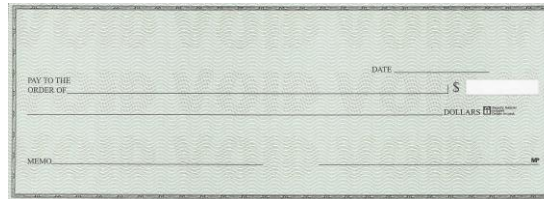

### 3-ON-A-PAGE:

Choose your end stub:

- Voucher
- Payroll, or
- Dual Payroll

Blue Safety

Green Safety

### Laser Checks (multi-purpose):

**Voucher Style**  
**Top/Middle/Bottom check**  
**location**

(green, blue, burgundy, yellow or tan)