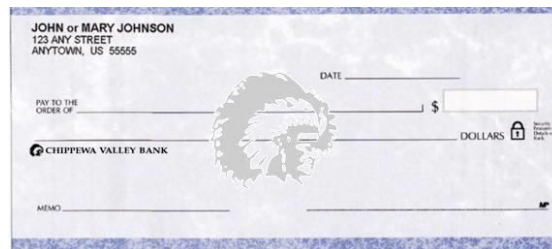

WOODCUTS \$10.00
CUSTOM LOGO \$10.00
CUSTOM LOGO (INITIAL SETUP)\$35.00
BYLINES \$10.00
50 DEPOSIT TICKETS \$27.50

Price includes tax; **shipping is an additional cost per box.** Some orders can be picked up at the CVB Office nearest you; ask your bank representative.

CHIPPEWA VALLEY BANK

IN-HOUSE CHECKS

PERSONAL CHECKS

Blue Safety Paper:

Green Safety Paper:

Green Granite:

CVB Check:

Custom Checks

VOUCHER	<u>250</u>	<u>500</u>	<u>1000</u>
STYLE	183.00	262.00	348.00

	<u>300</u>	<u>600</u>	<u>1200</u>
3-ON-A-PAGE	203.00	282.00	393.00

3-ON-A-PAGE W/END STUB:

BLUE SAFETY OR GREEN SAFETY

(CHOOSE THE END STUB)