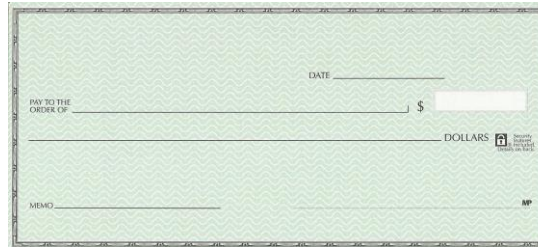

WOODCUTS \$10.00
CUSTOM LOGO \$10.00
CUSTOM LOGO (INITIAL SETUP)\$35.00
BYLINES \$10.00
50 DEPOSIT TICKETS \$27.50

Price includes tax; **shipping is an additional cost per box.** Some orders can be picked up at the CVB Office nearest you; ask your bank representative.

CHIPPEWA VALLEY BANK

IN-HOUSE CHECKS

PERSONAL CHECKS

Blue Safety Paper:

Green Safety Paper:

Green Granite:

CVB Check:

Custom Checks

Wildlife (4 pictures):

Daisies:

In-House Checks are available in duplicate checks for all personal check styles.

Member of FDIC
FDIC

BUSINESS CHECKS . . .

LASER CHECKS (MULTI-PURPOSE)*:

VOUCHER STYLE OR 3-ON-A-PAGE

VOUCHER	<u>250</u>	<u>500</u>	<u>1000</u>
STYLE	183.00	262.00	348.00

	<u>300</u>	<u>600</u>	<u>1200</u>
3-ON-A-PAGE	203.00	282.00	393.00

3-ON-A-PAGE W/END STUB:

BLUE SAFETY OR GREEN SAFETY

(CHOOSE THE END STUB)