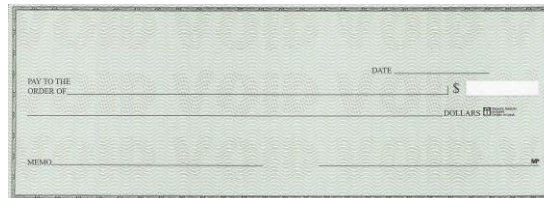

Shipping is an additional cost.

BUSINESS CHECKS

3-ON-A-PAGE:

Choose your end stub:

- Voucher
- Payroll, or
- Dual Payroll

Blue Safety

Green Safety

EXECUTIVE DESKBOOK:

3-ON-A-PAGE W/end stub (Green Parchment)

Laser Checks (multi-purpose):

Voucher Style Top/Middle/Bottom check location

(green, blue, burgundy, yellow or tan)

3-On-A-Page

(green, blue, burgundy, or yellow)

In-House Business Checks will save you BIG BUCKS with every order.