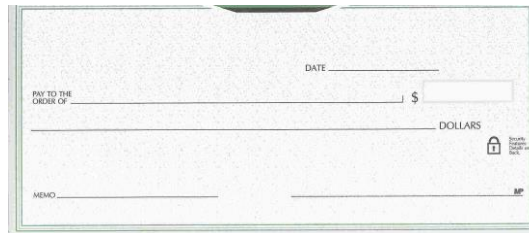

WOODCUTS \$10.00
CUSTOM LOGO \$10.00
CUSTOM LOGO (INITIAL SETUP)\$35.00
BYLINES \$10.00
50 DEPOSIT TICKETS \$27.50

Price includes tax; **shipping is an additional cost per box.** Some orders can be picked up at the CVB Office nearest you; ask your bank representative.

CHIPPEWA VALLEY BANK

IN-HOUSE CHECKS

PERSONAL CHECKS

Blue Safety Paper:

Green Safety Paper:

Green Granite:

CVB Check:

Custom Checks

Wildlife (4 pictures):

Daisies:

In-House Checks are available in duplicate checks for all personal check styles.

Member of FDIC
FDIC

BUSINESS CHECKS . . .

LASER CHECKS (MULTI-PURPOSE)*:

VOUCHER STYLE OR 3-ON-A-PAGE

VOUCHER	<u>250</u>	<u>500</u>	<u>1000</u>
STYLE	183.00	262.00	348.00

	<u>300</u>	<u>600</u>	<u>1200</u>
3-ON-A-PAGE	203.00	282.00	393.00

3-ON-A-PAGE W/END STUB:

BLUE SAFETY OR GREEN SAFETY

(CHOOSE THE END STUB)