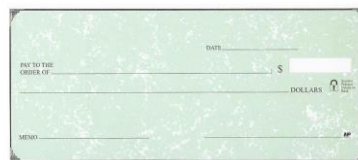

DEPOSIT BOOKS:

	<u>150</u>	<u>300</u>
1-PART	40.00	60.00
2-PART	60.00	85.00
3-PART	85.00	115.00

Price includes tax; Some orders can be picked up at the CVB Office nearest you; check with your bank representative.

Shipping is an additional cost.

BUSINESS CHECKS

3-ON-A-PAGE:

Choose your end stub:

- Voucher
- Payroll, or
- Dual Payroll

Blue Safety

Green Safety

EXECUTIVE DESKBOOK:

3-ON-A-PAGE W/end stub (Green Parchment)

Laser Checks (multi-purpose):

Voucher Style Top/Middle/Bottom check location

(green, blue, burgundy, yellow or tan)

3-On-A-Page

(green, blue, burgundy, or yellow)

In-House Business Checks will save you BIG BUCKS with every order.