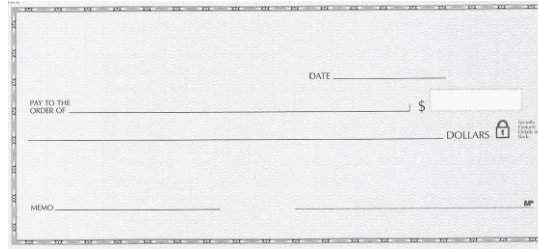

PERSONAL CHECKS ...

BLUE SAFETY GREEN SAFETY GREEN GRANITE CVB CHECK

WALLET $43.50
DUPLICATE..... $50.50
SMALL PACK (DUPLICATE) $35.50

WILDLIFE DAISIES

WALLET $51.50
DUPLICATE..... $58.50
SMALL PACK (DUPLICATE) $37.50

WOODCUTS $10.00
CUSTOM LOGO $10.00
CUSTOM LOGO (INITIAL SETUP)$35.00
BYLINES $10.00
50 DEPOSIT TICKETS $27.50

Price includes tax; **shipping is an additional cost per box.** Some orders can be picked up at the CVB Office nearest you; ask your bank representative.

CHIPPEWA VALLEY BANK

IN-HOUSE CHECKS

PERSONAL CHECKS

Blue Safety Paper:

Green Safety Paper: