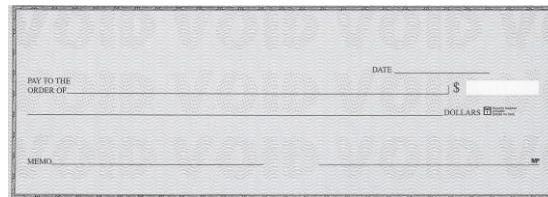

DEPOSIT BOOKS:

	<u>150</u>	<u>300</u>
1-PART	40.00	60.00
2-PART	60.00	85.00
3-PART	85.00	115.00

Price includes tax; Some orders can be picked up at the CVB Office nearest you; check with your bank representative.

Shipping is an additional cost.

BUSINESS CHECKS

3-ON-A-PAGE:

Choose your end stub:

- Voucher
- Payroll, or
- Dual Payroll

Blue Safety

Green Safety

EXECUTIVE DESKBOOK:

3-ON-A-PAGE W/end stub (Green Parchment)

Laser Checks (multi-purpose):

Voucher Style Top/Middle/Bottom check location

(green, blue, burgundy, yellow or tan)

3-On-A-Page

(green, blue, burgundy, or yellow)

In-House Business Checks will save you BIG BUCKS with every order.