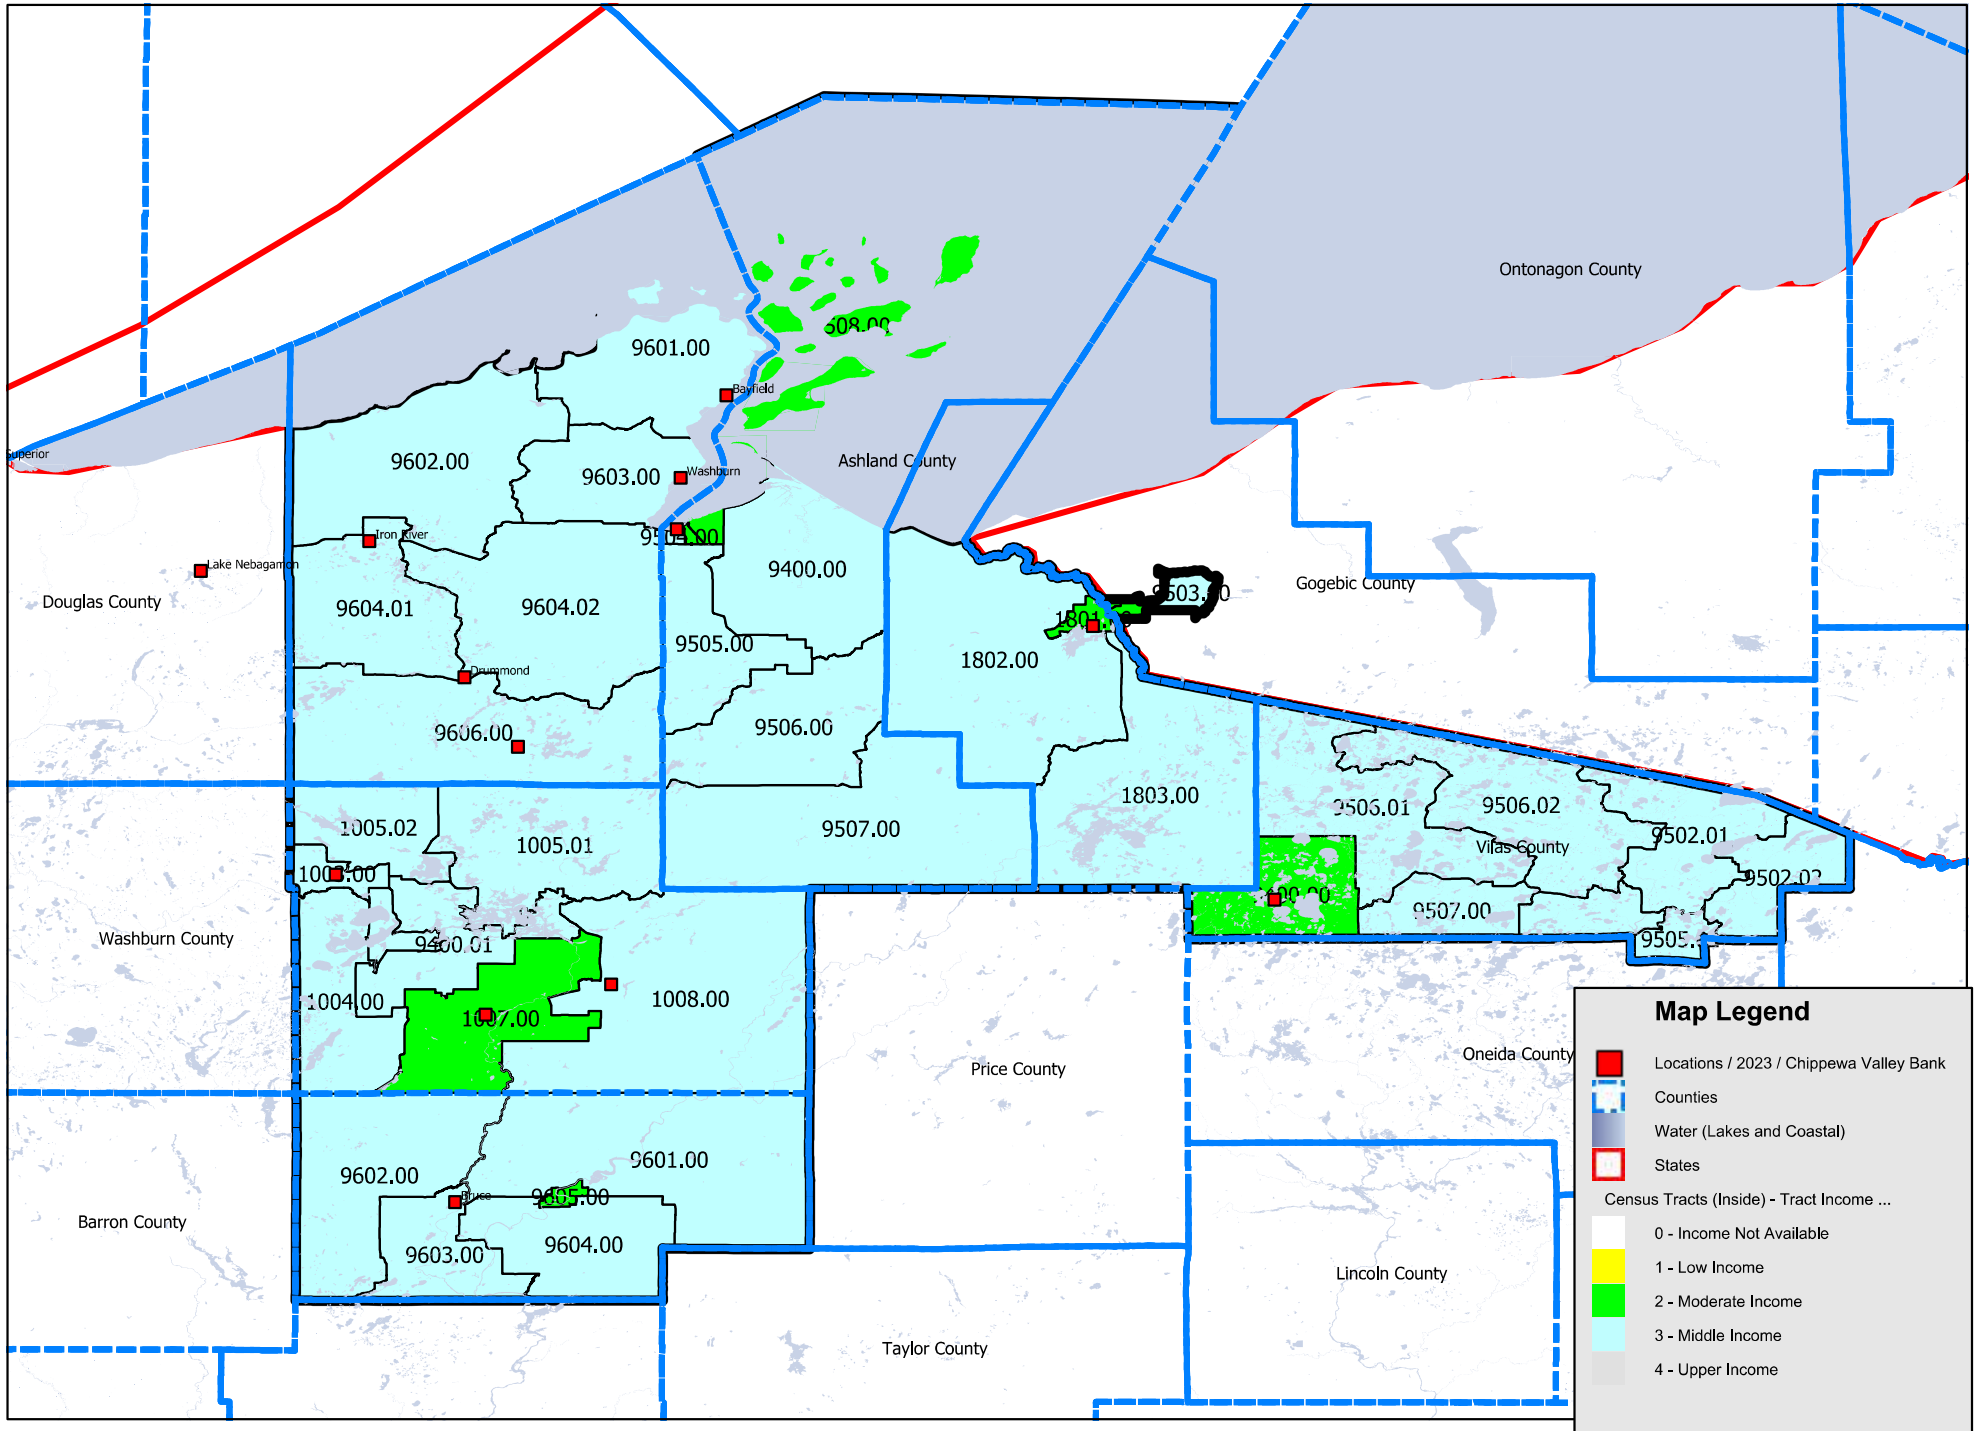

Chippewa Valley Bank - Non-MSA MN-WI

Map Legend

- Locations / 2023 / Chippewa Valley Bank
- Counties
- Water (Lakes and Coastal)
- States

Census Tracts (Inside) - Tract Income ...

- 0 - Income Not Available
- 1 - Low Income
- 2 - Moderate Income
- 3 - Middle Income
- 4 - Upper Income